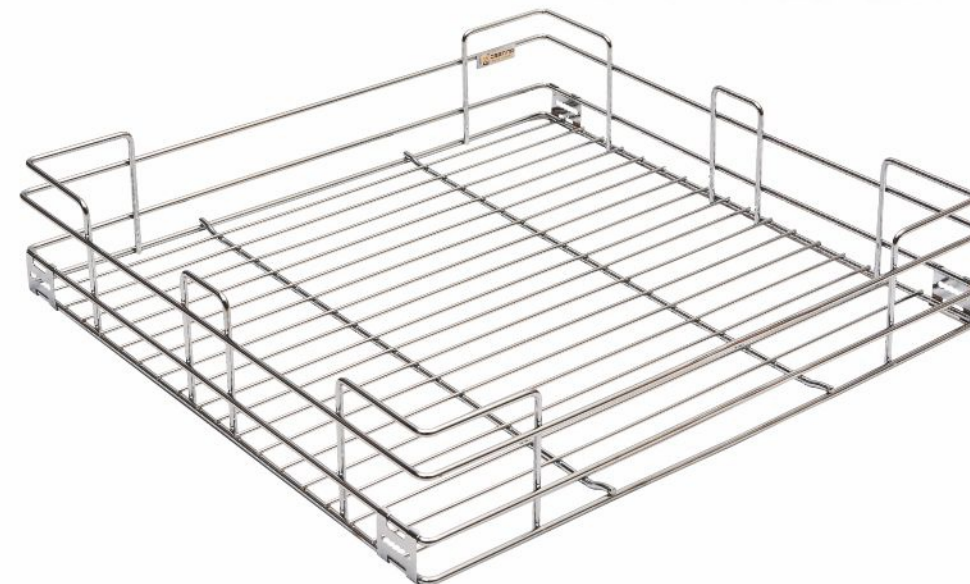

BOX CUTLERY BASKET

HEIGHT	4
WIDTH	15,17,19,21
DEPTH	20, 22

PARTITION BASKET

HEIGHT	4, 6, 8
WIDTH	15,17,19,21
DEPTH	20, 22

GLASS BASKET

HEIGHT	4
WIDTH	15,17,19,21
DEPTH	20, 22

PLAIN BASKET

HEIGHT	4, 6, 8
WIDTH	15,17,19,21
DEPTH	20, 22

PLATE BASKET

HEIGHT	6
WIDTH	15,17,19,21
DEPTH	20, 22

PLAIN BASKET

HEIGHT	4, 6, 8
WIDTH	15,17,19,21
DEPTH	20, 22

2 SHELF PULL OUT

HEIGHT	17
WIDTH	4,6,8
DEPTH	20, 22

3 SHELF PULL OUT

HEIGHT	21
WIDTH	4,6,8
DEPTH	20, 22