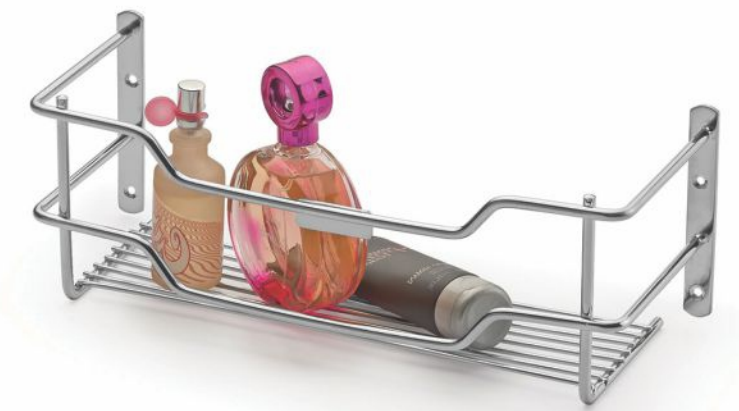

WINE GLASS STAND

GLASS RACK

SHOES RACK

SIZE 8 x 10

HANGING DOUBLE RACK

SIZE 10 x 11 x 6

BIN HOLDER

SIZE 8 x 10

DETERGENT HOLDER

SIZE 10 x 11 x 6

SINGLE CORNER

SIZE 9 x 9 x 7

DOUBLE CORNER

SIZE 9 x 9 x 17

TRIPLE CORNER

SIZE 9 x 9 x 27

CYLINDER TROLLEY

SIZE FIX

PERFUME RACK

SIZE 8, 12, 16

M.P. SINGLE PULLOUT

HEIGHT	24
WIDTH	4,6,8
DEPTH	20,22

CARROUSEL

DIA 20,22,24