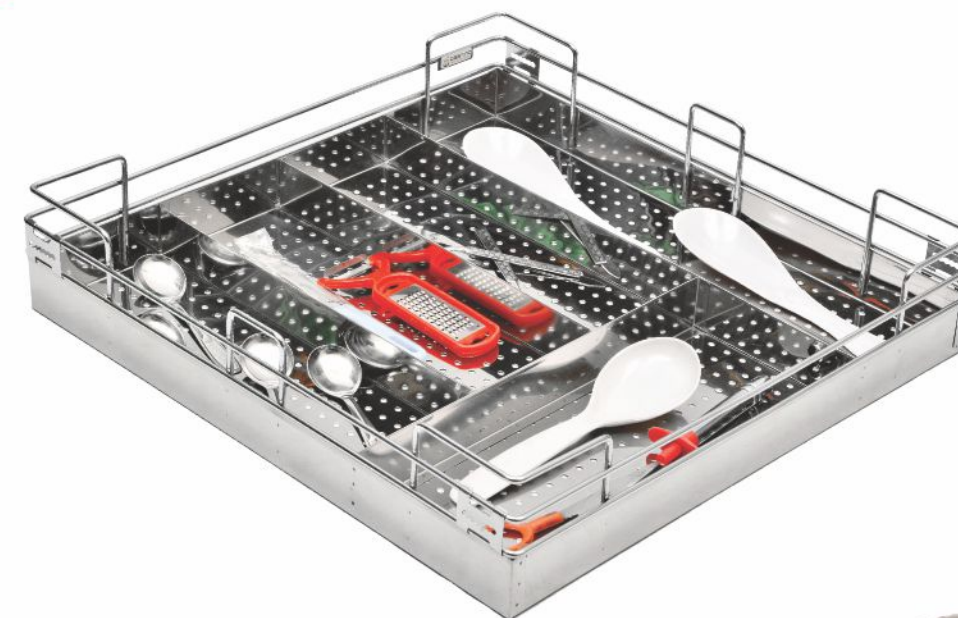

॥ १ ॥
॥ श्री गणेशाय नमः ॥

wondershine
exclusive kitchen basket & accessories

& kitchen basket
accessories

INTELLIGENT KITCHENS

**CHOOSE THE TYPE
OF KITCHEN
TO START**

*Wondering how you can
have a dream kitchen?*

**WE
NEVER
COMPROMISE
ON THE
TECHNOLOGY**

**PERFORATED
CUTLERY BASKET**

HEIGHT	4
WIDTH	15,17,19,21
DEPTH	20, 22

CUP & SAUCER

HEIGHT	4
WIDTH	15,17,19,21
DEPTH	20, 22

THALI BASKET

HEIGHT	8
WIDTH	15,17,19,21
DEPTH	20, 22

DETERGENT HOLDER

SIZE 10 x 11 x 6

SINGLE CORNER

SIZE 9 x 9 x 7

DOUBLE CORNER

SIZE 9 x 9 x 17

TRIPLE CORNER

SIZE 9 x 9 x 27