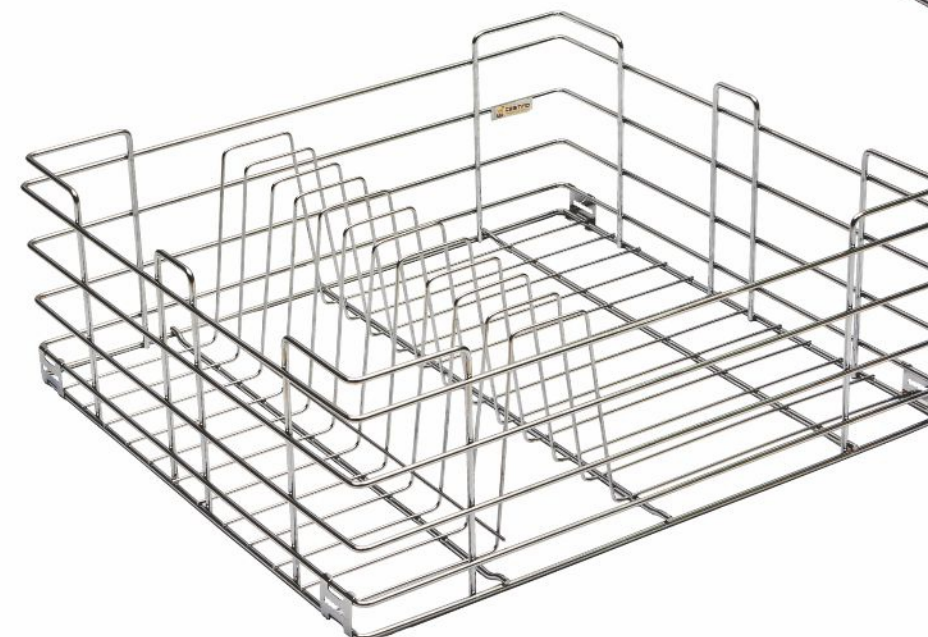

**WE
NEVER
COMPROMISE
ON THE
TECHNOLOGY**

**PERFORATED
CUTLERY BASKET**

HEIGHT	4
WIDTH	15,17,19,21
DEPTH	20, 22

CUP & SAUCER

HEIGHT	4
WIDTH	15,17,19,21
DEPTH	20, 22

THALI BASKET

HEIGHT	8
WIDTH	15,17,19,21
DEPTH	20, 22

BOX CUTLERY BASKET

HEIGHT	4
WIDTH	15,17,19,21
DEPTH	20, 22

PARTITION BASKET

HEIGHT	4, 6, 8
WIDTH	15,17,19,21
DEPTH	20, 22

GLASS BASKET

HEIGHT	4
WIDTH	15,17,19,21
DEPTH	20, 22

PLAIN BASKET

HEIGHT	4, 6, 8
WIDTH	15,17,19,21
DEPTH	20, 22

PLATE BASKET

HEIGHT	6
WIDTH	15,17,19,21
DEPTH	20, 22

PLAIN BASKET

HEIGHT	4, 6, 8
WIDTH	15,17,19,21
DEPTH	20, 22

2 SHELF PULL OUT

HEIGHT	17
WIDTH	4,6,8
DEPTH	20, 22

3 SHELF PULL OUT

HEIGHT	21
WIDTH	4,6,8
DEPTH	20, 22

DETERGENT HOLDER

SIZE 10 x 11 x 6

SINGLE CORNER

SIZE 9 x 9 x 7

DOUBLE CORNER

SIZE 9 x 9 x 17

TRIPLE CORNER

SIZE 9 x 9 x 27