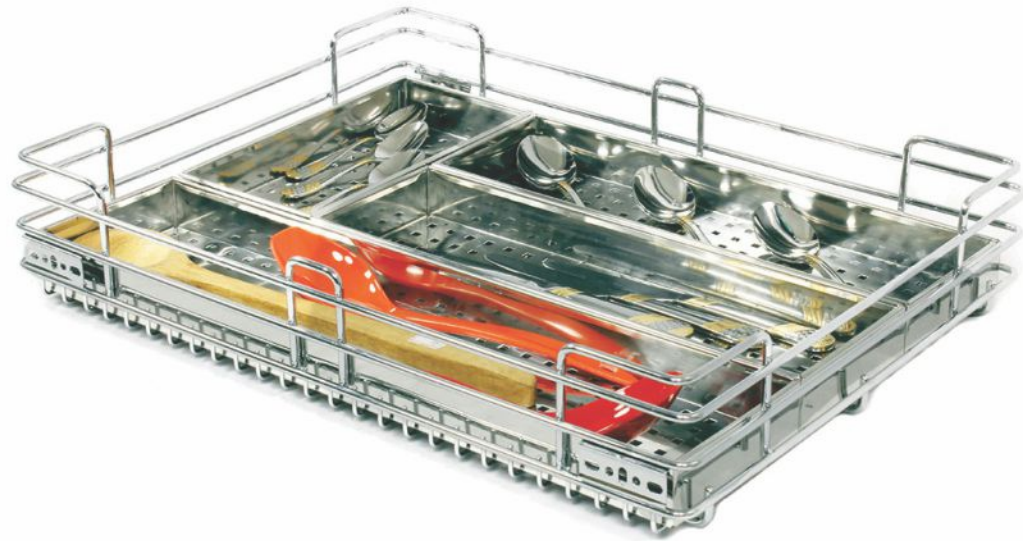

**WE
NEVER
COMPROMISE
ON THE
TECHNOLOGY**

**PERFORATED
CUTLERY BASKET**

HEIGHT	4
WIDTH	15,17,19,21
DEPTH	20, 22

CUP & SAUCER

HEIGHT	4
WIDTH	15,17,19,21
DEPTH	20, 22

THALI BASKET

HEIGHT	8
WIDTH	15,17,19,21
DEPTH	20, 22